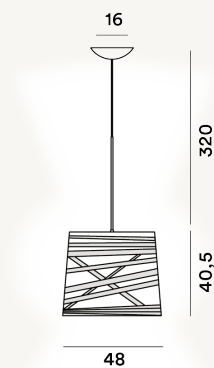

TRESS GRANDE SUSPENSION LED

DIMENSIONE

41 x 48 x 48

COLORE

White, Greige, Black

CERTIFICAZIONI

PESO

Net kg 2.9

MATERIALE

Varnished compound material on lacquered glass fibre base, blown glass, chromed metal and aluminium

CAVO

Transparent

SORGENTE LUMINOSA

LED included Scheda Led 28W 2700 K 3840lm CRI>90
Dimmable PUSH and DALI, LED included Scheda Led 28W
2700 K 3840lm CRI>90 ON-OFF