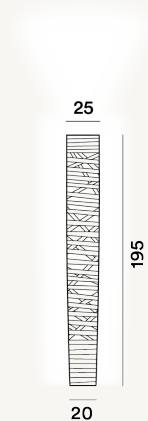

TRESS GRANDE FLOOR LED

DIMENSIONE

195 x 25 x 25

CAVO

Transparent

COLORE

White, Greige, Black

CERTIFICAZIONI

PESO

Net kg 10.5

MATERIALE

Coated fiberglass-based composite material, varnished metal and aluminium

SORGENTE LUMINOSA

LED included Scheda Led 56W 2700 K 5624lm CRI>90
Dimmer included