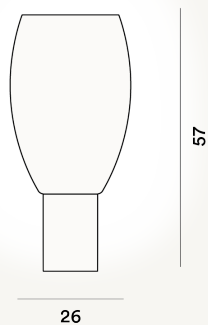

BUDS 1 TABLE PTL

DIMENSIONE

57 x 26 x 26

CAVO

Transparent

COLORE

White, Cipria

CERTIFICAZIONI

PESO

Net kg 4.9

MATERIALE

Blown glass and PMMA

SORGENTE LUMINOSA

Bulb not included E27 23W Max ON-OFF