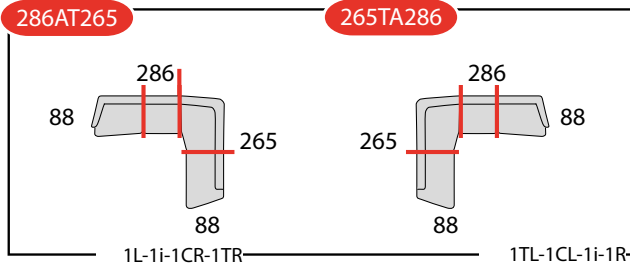

Option

Combinations	1	2	3	4	5	7/TRENTINO	8/MONTANA	DYNASPRING
286AT265,265TA286	1505	1571	1611	1662	1787	2021	2114	216
337FT265,265TF337	1715	1790	1836	1891	2036	2282	2390	259
367FA280,280AF367	1852	1940	1993	2054	2225	2513	2638	291
315TCR135,135CLT315	1148	1200	1231	1270	1368	1545	1618	173
287LCR135,135CLL287	1281	1342	1377	1422	1538	1738	1824	219
337FCR135,135CLF337	1328	1387	1424	1466	1583	1779	1864	203