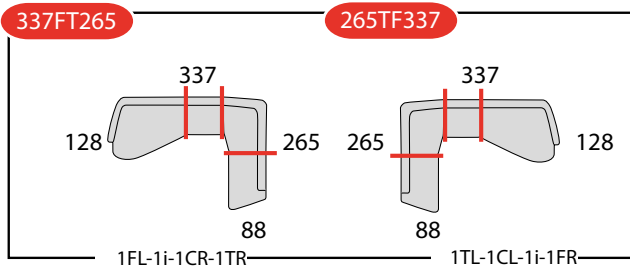

Option

Combinations	1	2	3	4	5	7/TRENTINO	8/MONTANA	DYNASPRING
286AT265,265TA286	1505	1571	1611	1662	1787	2021	2114	216
337FT265,265TF337	1715	1790	1836	1891	2036	2282	2390	259
367FA280,280AF367	1852	1940	1993	2054	2225	2513	2638	291
315TCR135,135CLT315	1148	1200	1231	1270	1368	1545	1618	173
287LCR135,135CLL287	1281	1342	1377	1422	1538	1738	1824	219
337FCR135,135CLF337	1328	1387	1424	1466	1583	1779	1864	203