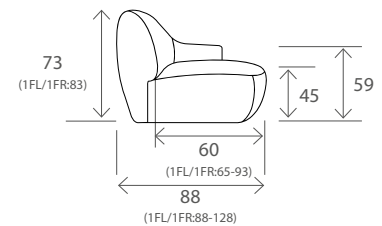

+ HIGHLIGHTS	i GOOD TO KNOW	📝 TO BE MENTIONED IN THE ORDER
<ul style="list-style-type: none"> <li>Choice of 2 foams: Fifty5, or Dynaspring (pocket spring core with Fifty5 foam layer, soft and gentle comfort).</li> <li>Model available in two tone colour.</li> <li>Contrast stitching possible (without extra charge). Choice between 14 thread colours.</li> </ul>	<ul style="list-style-type: none"> <li>Scatters available separately.</li> <li>Two tone colour: the higher fabric class fixes the price.</li> <li>Two tone colour: if a contrast stitching has been chosen, it will only be on fabric nr 1 (see picture).</li> <li>Contrast stitching only possible for certain fabrics. See cover list.</li> <li>If nothing is mentioned on the order, the stitching will be in the standard version, the same colour as the leather.</li> <li>Standard : Fifty5 foam. Dynaspring option: see extra charge in the table</li> </ul> <div data-bbox="587 725 912 869" data-label="Image"> </div>	<ul style="list-style-type: none"> <li>Elements or combinations.</li> <li>Choice of cover and possible two-tone design (see picture for repartition).</li> <li>Foam choice: Fifty5 / Dynaspring.</li> <li>Stitching: standard / contrast. If contrasting: name of the colour.</li> </ul>

		Option								
Name		1	2	3	4	5	7/TRENTINO	8/MONTANA	DYNASPRING	
	1L/1R	357	371	380	392	419	476	496	43	
	1TL/1TR	387	403	412	425	453	503	526	56	
	1FL/1FR	567	590	605	621	668	737	772	86	
	2L/2R	524	553	569	588	642	734	774	88	
	1CL/1CR	485	509	524	542	589	678	711	73	
	1LL/1LR	520	545	558	577	623	696	732	102	
	1I	276	288	295	303	326	364	381	44	
	P	99	106	108	112	121	138	145	18	