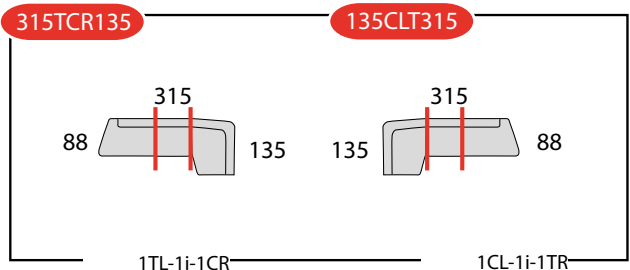

Option

Combinations	1	2	3	4	5	7/TRENTINO	8/MONTANA	DYNASPRING
286AT265,265TA286	1505	1571	1611	1662	1787	2021	2114	216
337FT265,265TF337	1715	1790	1836	1891	2036	2282	2390	259
367FA280,280AF367	1852	1940	1993	2054	2225	2513	2638	291
315TCR135,135CLT315	1148	1200	1231	1270	1368	1545	1618	173
287LCR135,135CLL287	1281	1342	1377	1422	1538	1738	1824	219
337FCR135,135CLF337	1328	1387	1424	1466	1583	1779	1864	203