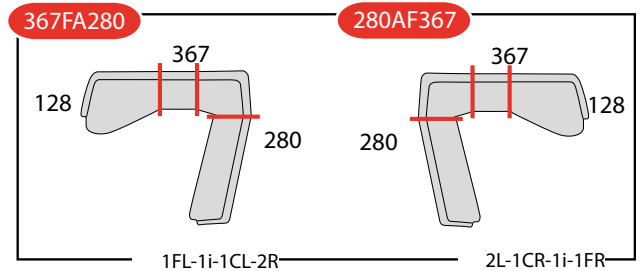

Option

Combinations	1	2	3	4	5	7/TRENTINO	8/MONTANA	DYNASPRING
286AT265,265TA286	1505	1571	1611	1662	1787	2021	2114	216
337FT265,265TF337	1715	1790	1836	1891	2036	2282	2390	259
367FA280,280AF367	1852	1940	1993	2054	2225	2513	2638	291
315TCR135,135CLT315	1148	1200	1231	1270	1368	1545	1618	173
287LCR135,135CLL287	1281	1342	1377	1422	1538	1738	1824	219
337FCR135,135CLF337	1328	1387	1424	1466	1583	1779	1864	203