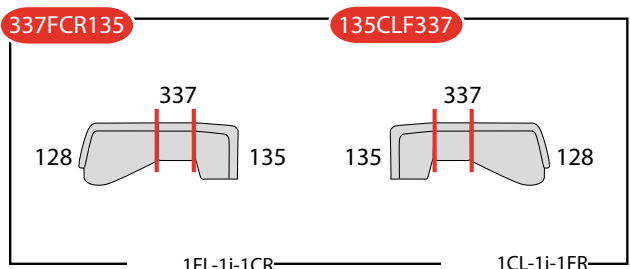

Option

Combinations	1	2	3	4	5	7/TRENTINO	8/MONTANA	DYNASPRING
286AT265,265TA286	1505	1571	1611	1662	1787	2021	2114	216
337FT265,265TF337	1715	1790	1836	1891	2036	2282	2390	259
367FA280,280AF367	1852	1940	1993	2054	2225	2513	2638	291
315TCR135,135CLT315	1148	1200	1231	1270	1368	1545	1618	173
287LCR135,135CLL287	1281	1342	1377	1422	1538	1738	1824	219
337FCR135,135CLF337	1328	1387	1424	1466	1583	1779	1864	203