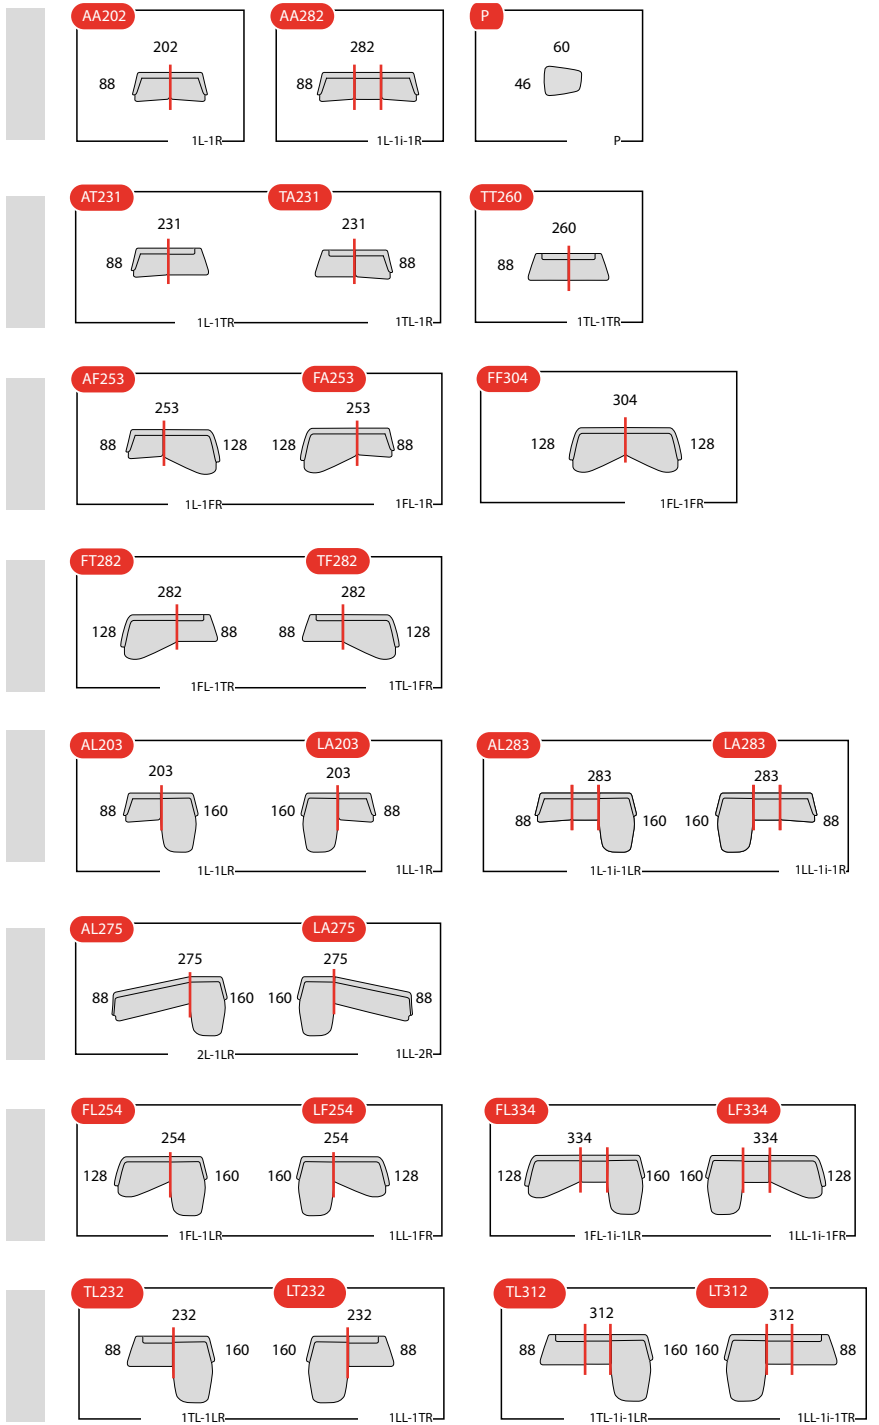

+ HIGHLIGHTS	i GOOD TO KNOW	📝 TO BE MENTIONED IN THE ORDER
<ul style="list-style-type: none"> <li>Choice of 2 foams: Fifty5, or Dynaspring (pocket spring core with Fifty5 foam layer, soft and gentle comfort).</li> <li>Model available in two tone colour.</li> <li>Contrast stitching possible (without extra charge). Choice between 14 thread colours.</li> </ul>	<ul style="list-style-type: none"> <li>Scatters available separately.</li> <li>Two tone colour: the higher fabric class fixes the price.</li> <li>Two tone colour: if a contrast stitching has been chosen, it will only be on fabric nr 1 (see picture).</li> <li>Contrast stitching only possible for certain fabrics. See cover list.</li> <li>If nothing is mentioned on the order, the stitching will be in the standard version, the same colour as the leather.</li> <li>Standard : Fifty5 foam. Dynaspring option: see extra charge in the table</li> </ul> <div data-bbox="587 725 912 869" data-label="Image"> </div>	<ul style="list-style-type: none"> <li>Elements or combinations.</li> <li>Choice of cover and possible two-tone design (see picture for repartition).</li> <li>Foam choice: Fifty5 / Dynaspring.</li> <li>Stitching: standard / contrast. If contrasting: name of the colour.</li> </ul>

		Option								
Name		1	2	3	4	5	7/TRENTINO	8/MONTANA	DYNASPRING	
	1L/1R	357	371	380	392	419	476	496	43	
	1TL/1TR	387	403	412	425	453	503	526	56	
	1FL/1FR	567	590	605	621	668	737	772	86	
	2L/2R	524	553	569	588	642	734	774	88	
	1CL/1CR	485	509	524	542	589	678	711	73	
	1LL/1LR	520	545	558	577	623	696	732	102	
	1I	276	288	295	303	326	364	381	44	
	P	99	106	108	112	121	138	145	18	