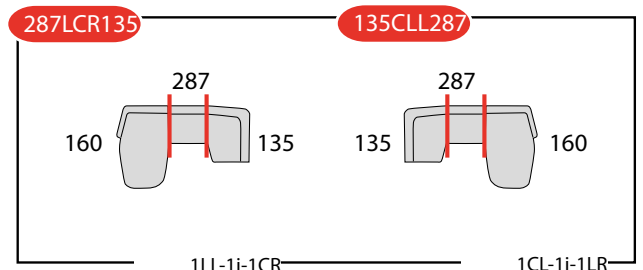

Option

Combinations	1	2	3	4	5	7/TRENTINO	8/MONTANA	DYNASPRING
286AT265,265TA286	1505	1571	1611	1662	1787	2021	2114	216
337FT265,265TF337	1715	1790	1836	1891	2036	2282	2390	259
367FA280,280AF367	1852	1940	1993	2054	2225	2513	2638	291
315TCR135,135CLT315	1148	1200	1231	1270	1368	1545	1618	173
287LCR135,135CLL287	1281	1342	1377	1422	1538	1738	1824	219
337FCR135,135CLF337	1328	1387	1424	1466	1583	1779	1864	203